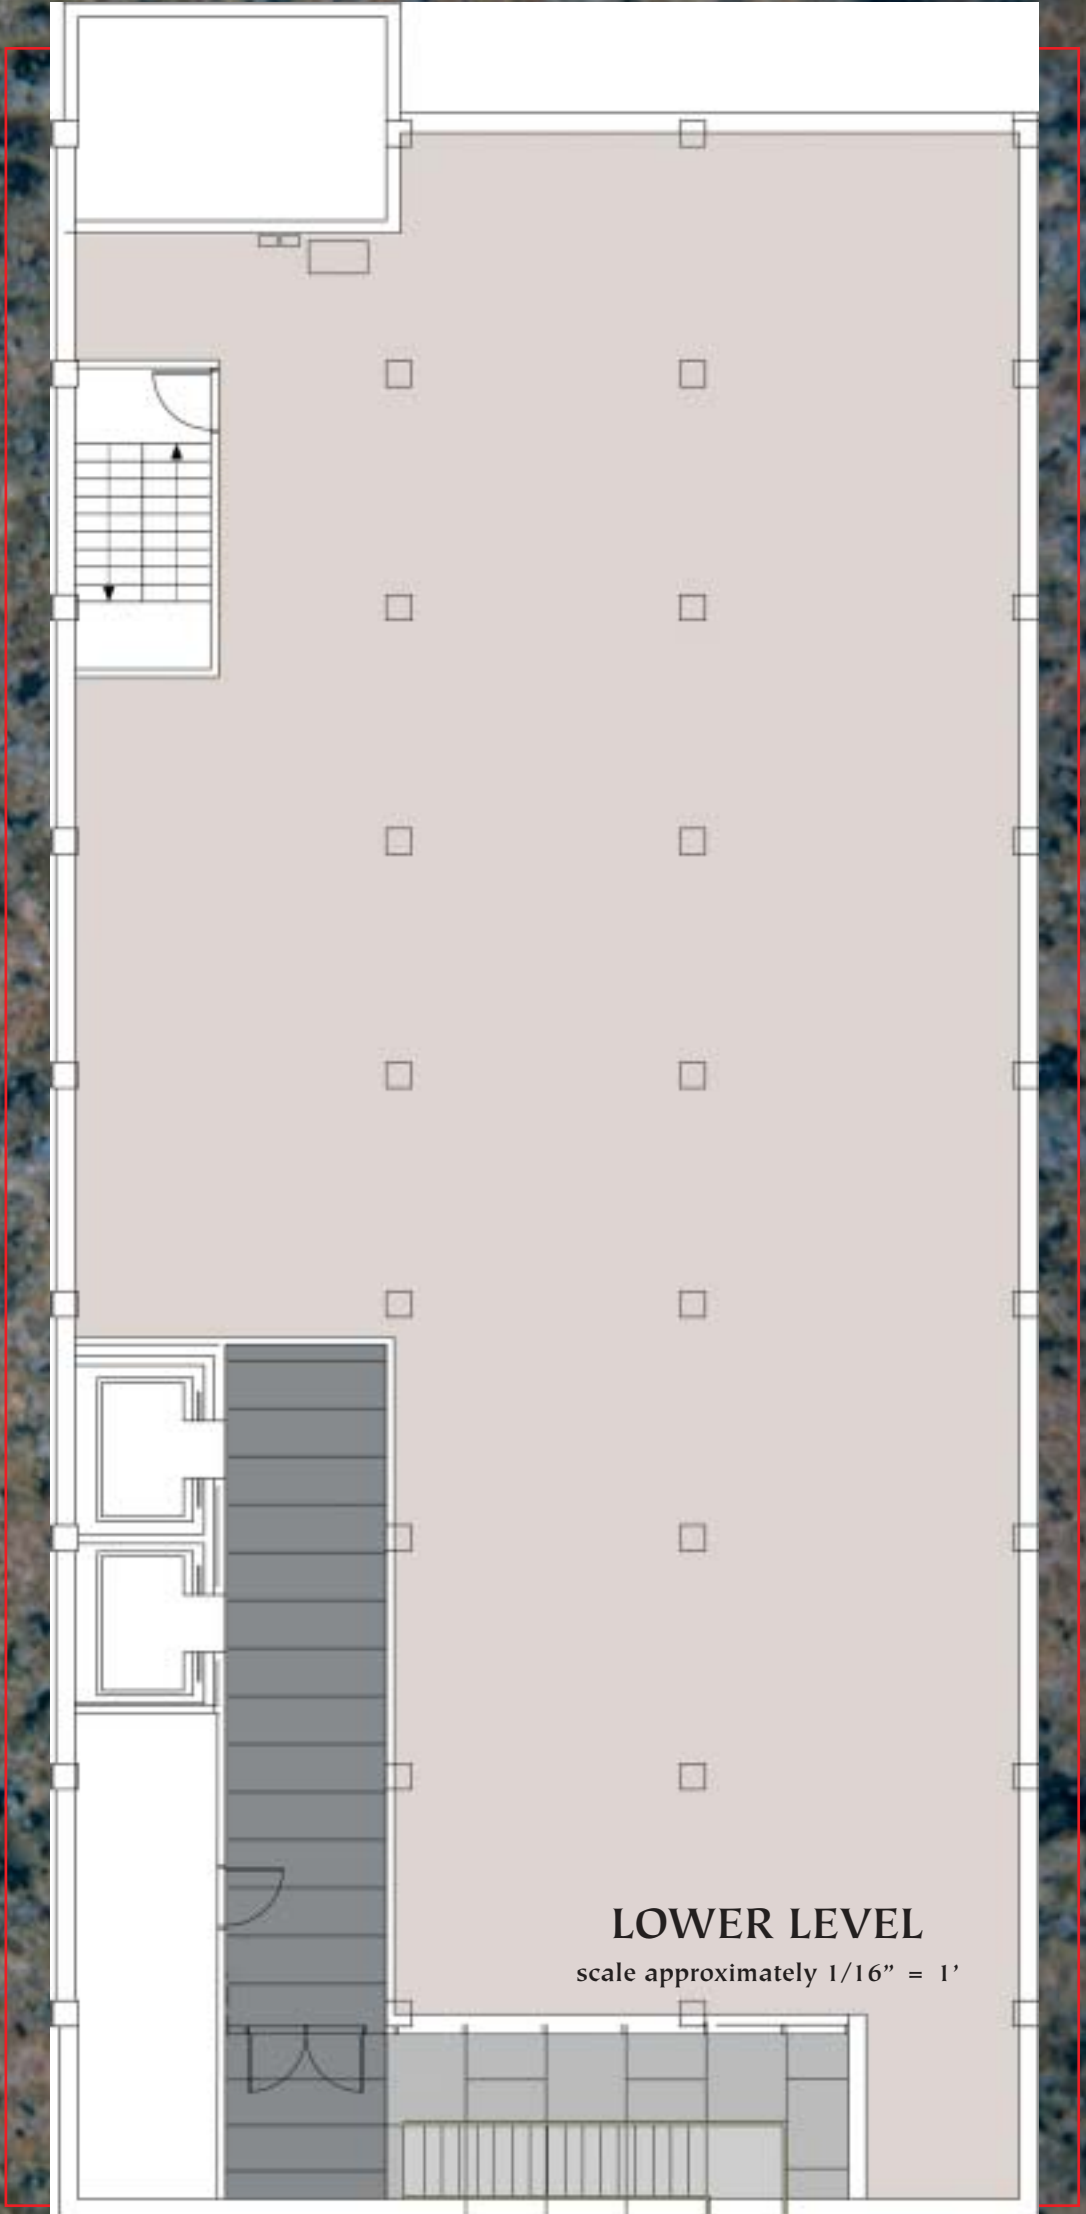

C o u c h D r i v e

GROUND FLOOR

scale approximately 1/16" = 1'

P a r k A v e n u e

C o u c h D r i v e

FLOORS 2, 3, 4 & 5

scale approximately 1/16" = 1'

P a r k A v e n u e

C o u c h D r i v e

LOWER LEVEL

scale approximately 1/16" = 1'

P a r k A v e n u e

OFFICE CONDOMINIUMS

PRECOR RUFFIN
PROPERTIES, L.L.C.

825 North Broadway Avenue
Suite 300
Oklahoma City, OK 73102

405.605.0825
fax 405.605.0850