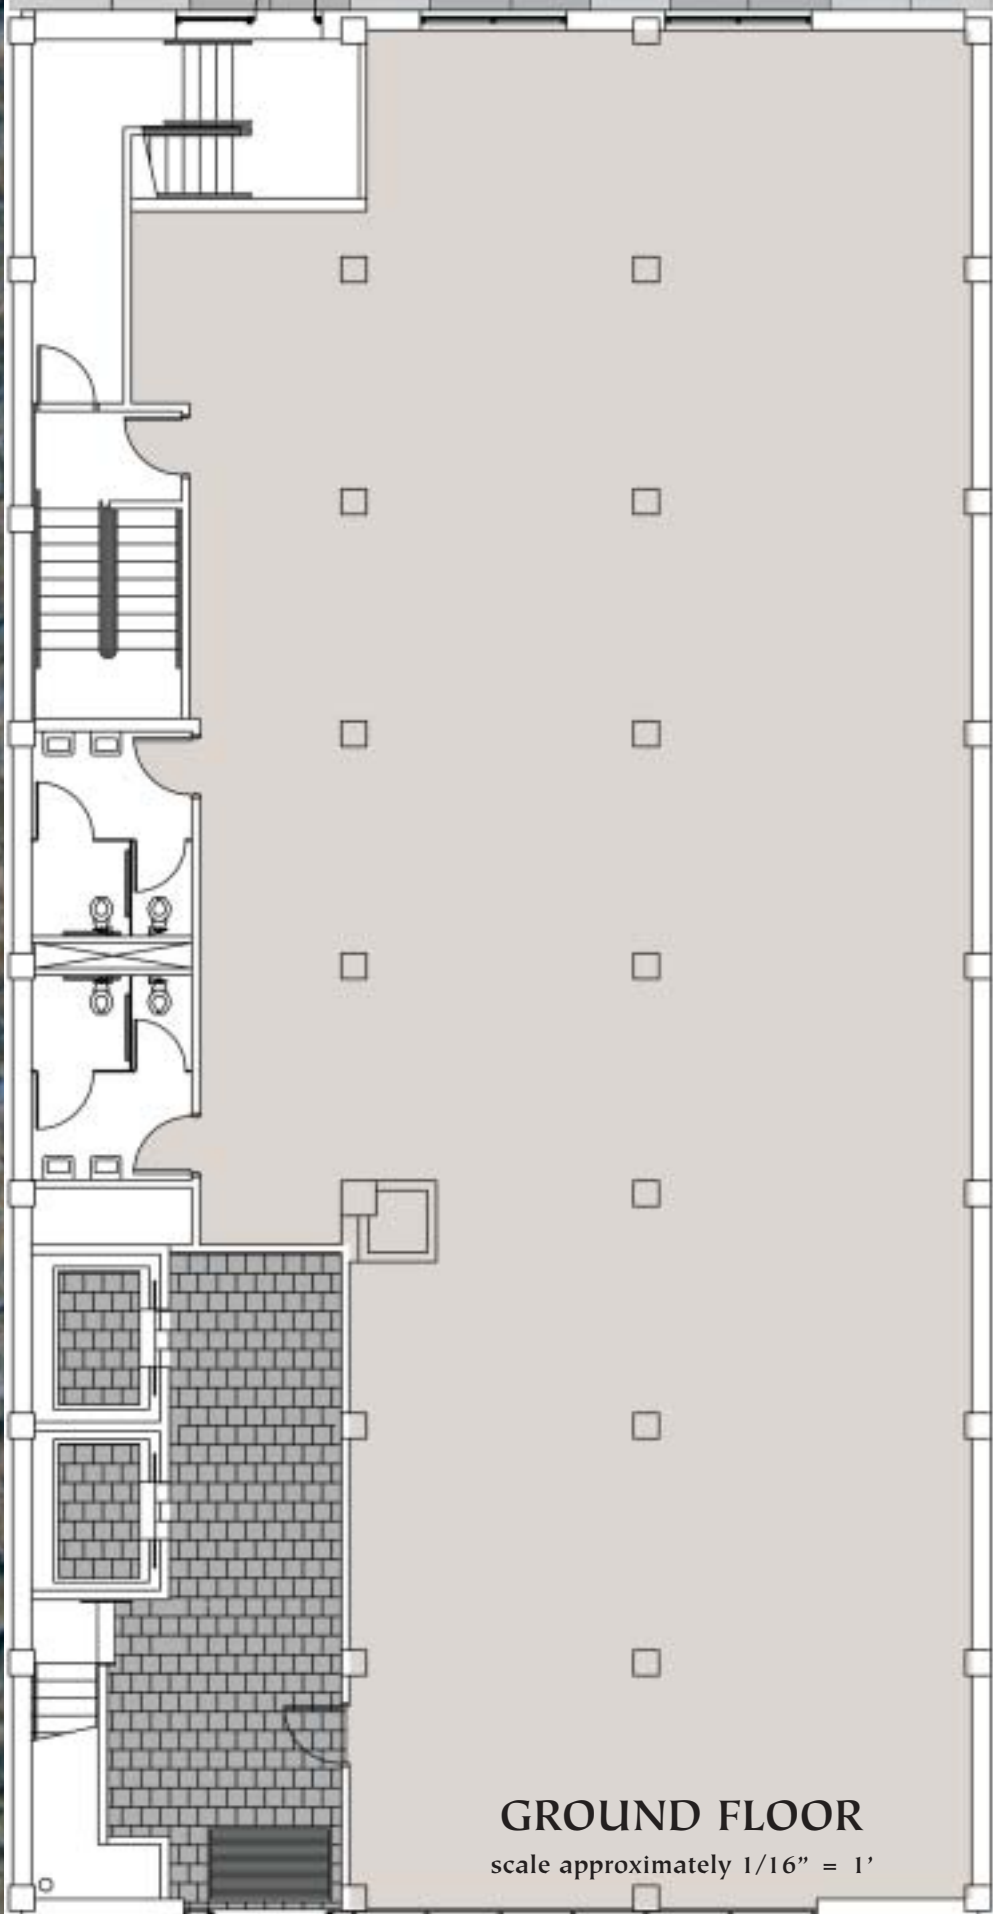

C o u c h D r i v e

GROUND FLOOR

scale approximately 1/16" = 1'

P a r k A v e n u e

C o u c h D r i v e

FLOORS 2, 3, 4 & 5

scale approximately 1/16" = 1'

P a r k A v e n u e